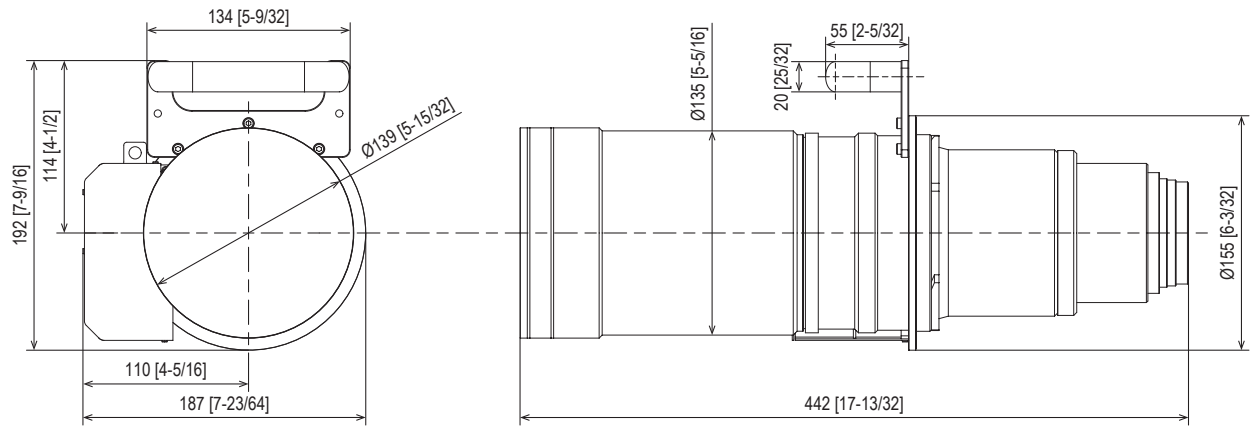

This zoom lens is designed for use with Panasonic's applicable projectors.

*Please use the lens only on the specified Panasonic projector.

Specifications

F value	2.5
Focal distance (f)	122.8 mm ~ 172.3 mm
Throw ratio	3.89~5.47:1 for PT-RQ50K (Aspect 17:9) 4.61~6.49:1 for PT-RQ50K (Aspect 16:10) 4.14~5.83:1 for PT-RQ50K (Aspect 16:9) 5.54~7.80:1 for PT-RQ50K (Aspect 4:3)
Dimensions (W × H × D)	187 mm × 192 mm × 442 mm (7-23/64 × 7-9/16 × 17-13/32 inches)
Weight	7.3 kg (16.1 lbs)
Applicable projector	PT-RQ50K

Dimensions

Figure attached to the [PT-RQ50K] projector

unit : mm (inch)

This illustration is not drawn to scale.
Please read the projector's spec file for throw distances.
Specifications subject to change without notice.